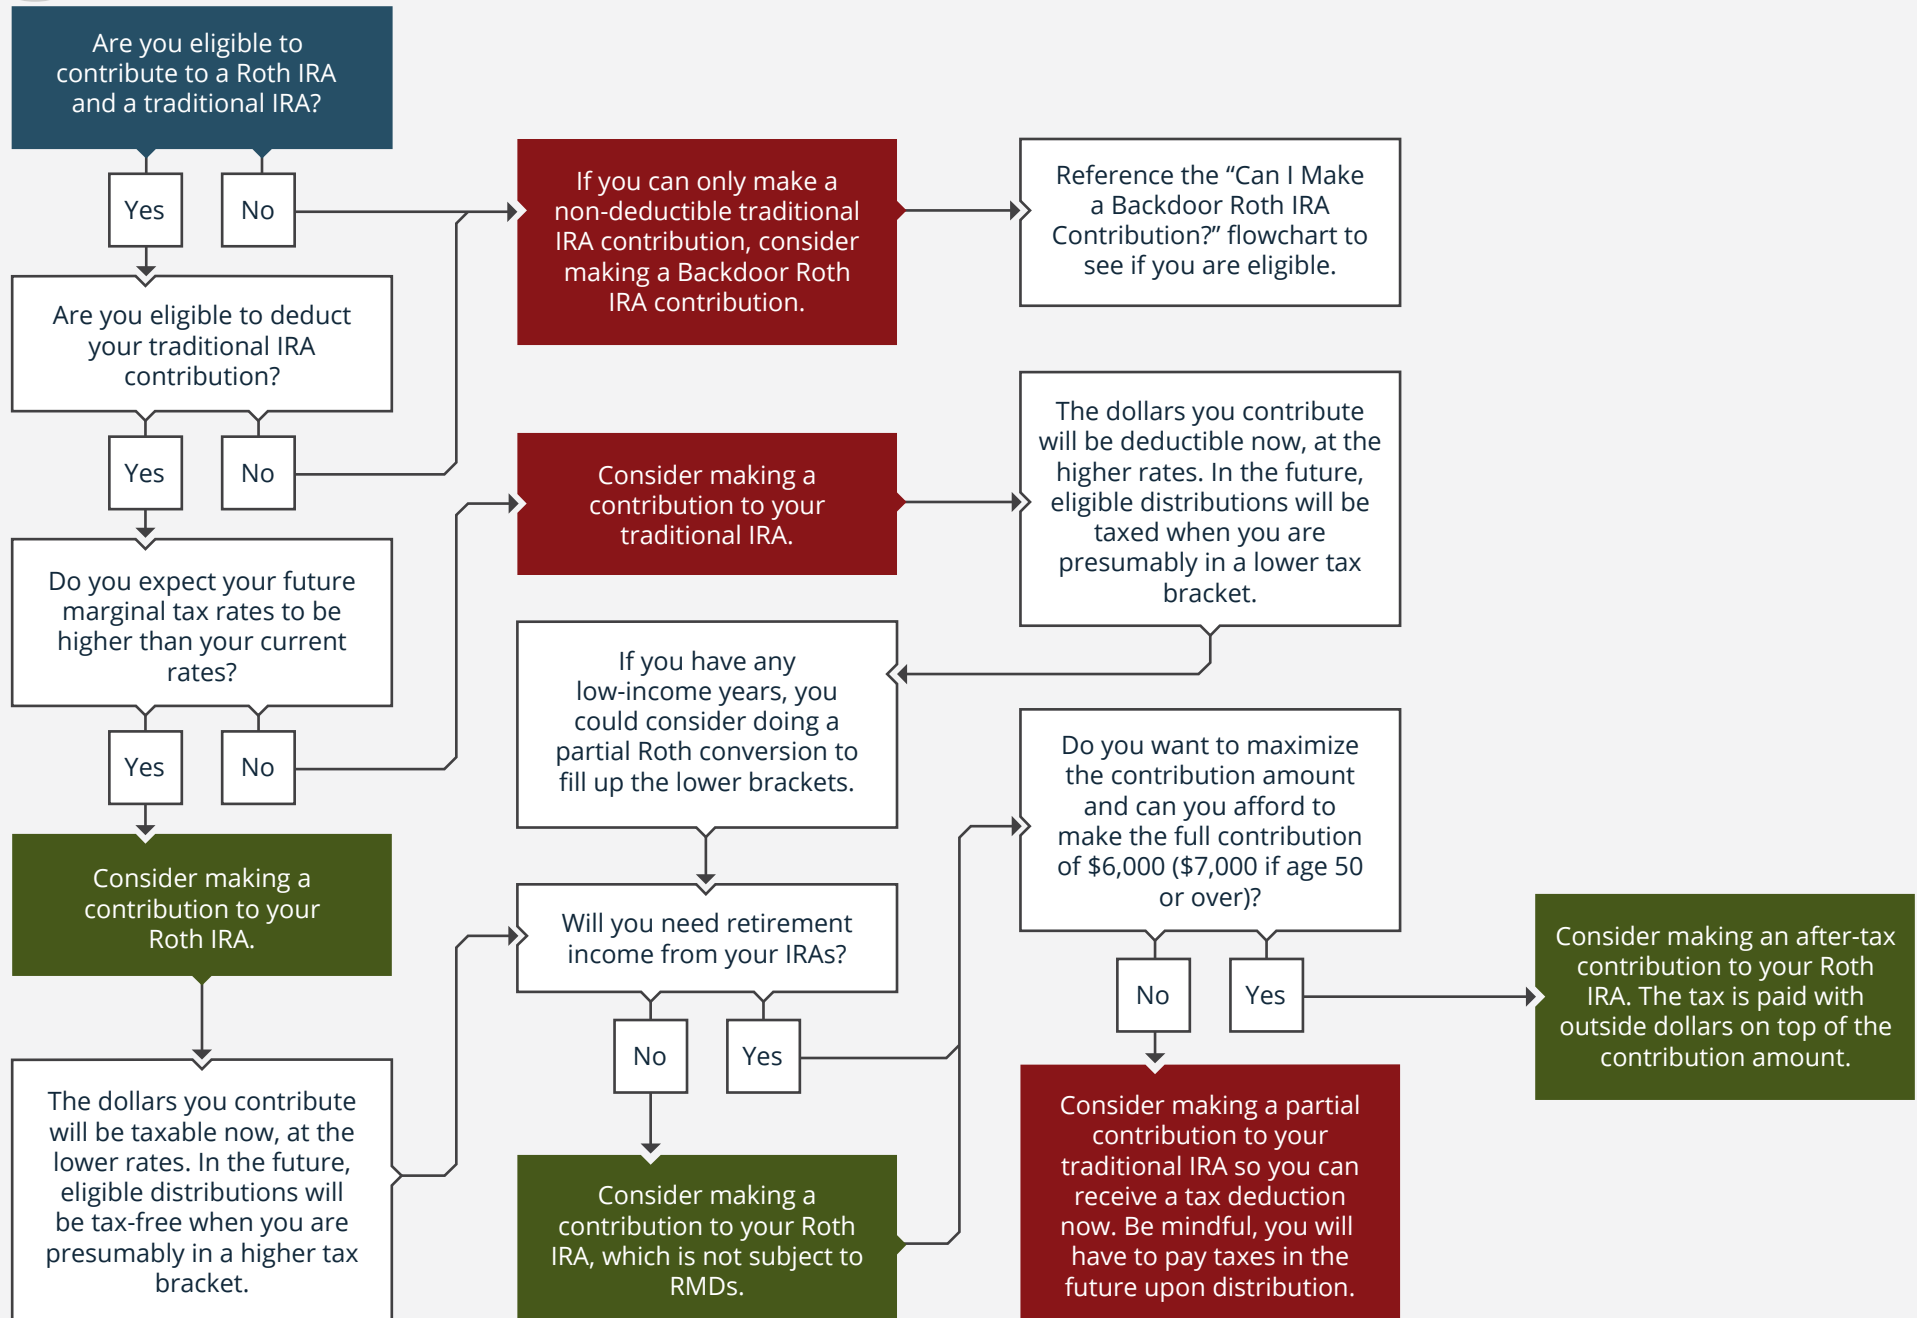

Start Here

OUR KNOWLEDGE IS YOUR ASSET

**Dejan Ilijevski, MBA, MS**

invest@sabelagroup.com | (888) 994-5486 | www.sabelagroup.com